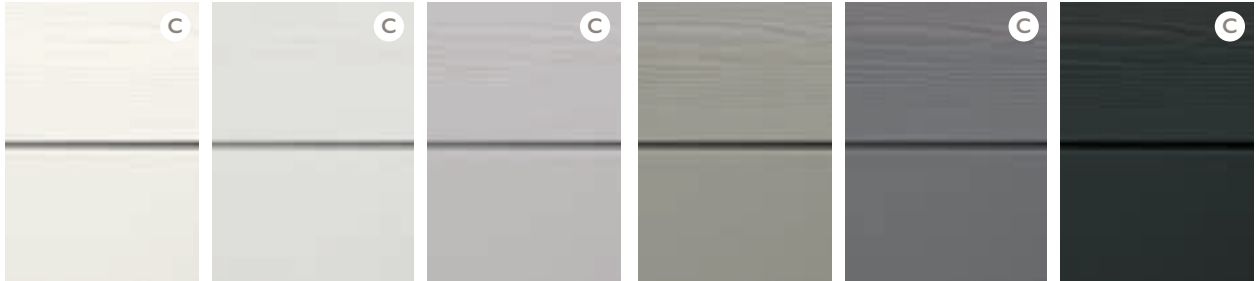

THE FOREST RANGE

C01 White†

C51 Silver Grey

C05 Grey†

C52 Pearl**

C54 Pewter†

C50 Black†

Cedral Lap can be supplied in a range of 21 factory applied colours and 2 woodstain finishes providing an aesthetic option to suit most project requirements.

Cedral Click and Cedral Click Smooth finishes can be supplied in a range of 10 factory applied colours. Other colours within the range, bespoke colours and Cedral Click Smooth are subject to minimum order quantities and extended lead times.