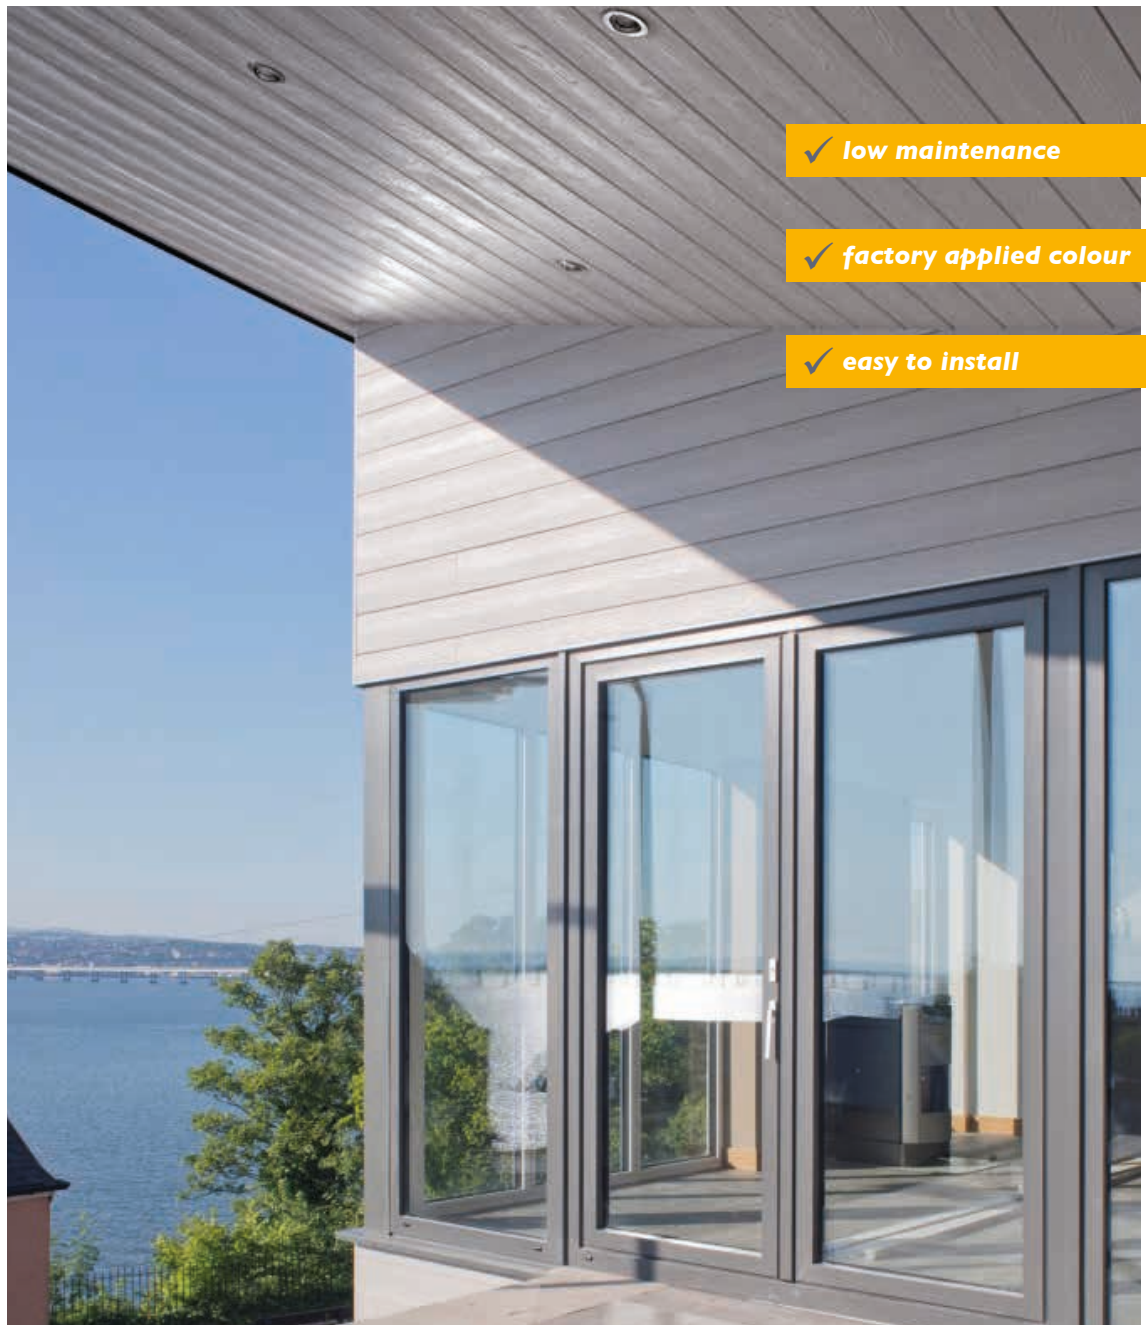

✓ *low maintenance*

✓ *factory applied colour*

✓ *easy to install*