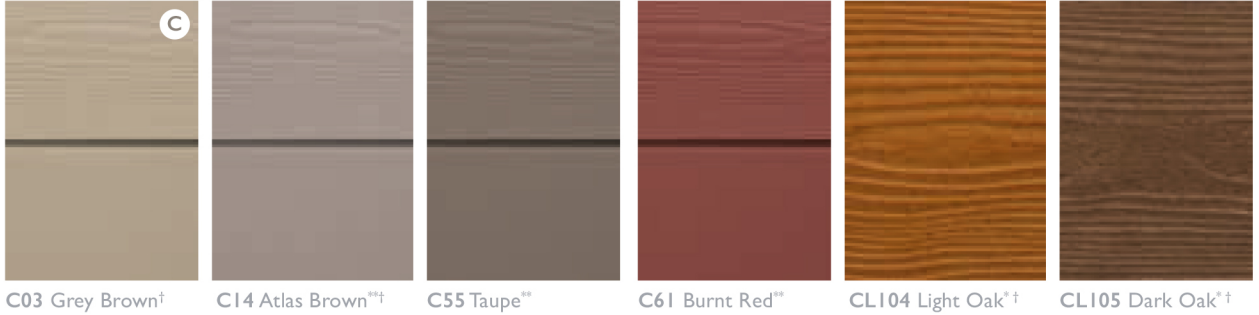

1. **C** Cedral Click and Cedral Click Smooth standard factory-applied colour range.
   * Not available for Cedral Click or Cedral Click Smooth.
   ** Cedral Click and Cedral Click Smooth may be subject to minimum order quantities and extended lead times.

1. † Cedral Board is available in these colours.
   ‡ Cedral Lap in Light Oak and Dark Oak is designed to mimic the appearance of stained natural wood and, as such, a variation in the colour and shade is part of the effect inherent in the material design.

THE EARTH RANGE