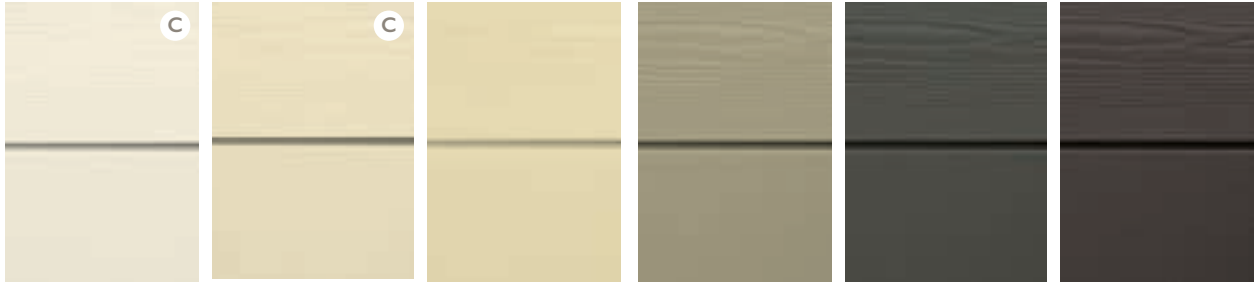

Length	3600mm
Width	186mm
Thickness	12mm
Weight per board	12.2kg

TIMBER EFFECT

SMOOTH FINISH

Cedral colours

THE MINERAL RANGE

C07 Cream White†

C02 Beige

C08 Sand Yellow**

C54 Pewter†

C50 Black†

Cedral Lap can be supplied in a range of 21 factory applied colours and 2 woodstain finishes providing an aesthetic option to suit most project requirements.

Cedral Click and Cedral Click Smooth finishes can be supplied in a range of 10 factory applied colours. Other colours within the range, bespoke colours and Cedral Click Smooth are subject to minimum order quantities and extended lead times.