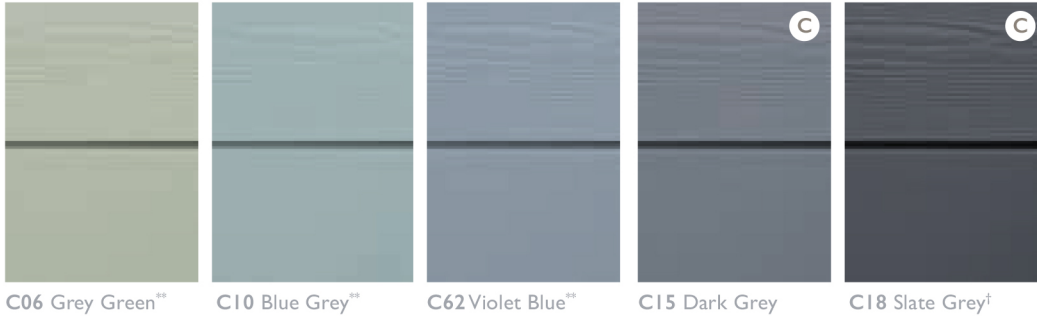

THE OCEAN RANGE

CEDRAL BOARD

Cedral Board is an impact resistant, durable and flat board, ideal for soffits and fascias.

Cedral Board is available in 9 colours and in the following sizes:

- 2500mm x 200mm

For your

free sample

visit cedral.co.uk